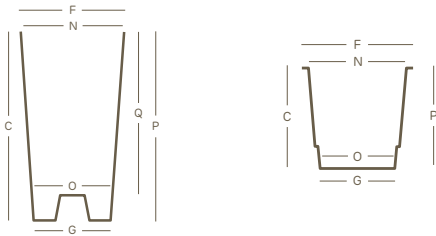

vaso con container • pot with container | home collection

kit riserva d'acqua water reserve kit	impilabile stackable	soluzione espositiva display solution

PP	100% recyclable	lightweight	antishock	U.V. resistant	-20° C resistant

Disponibile **kit riserva d'acqua**
Water reserve kit available

art.	art.	size	C	F	G	N	O	P	Q				
	3216	Ø 33	61	33	24,5	32,5	24	60,5	52	L 38,0	A4374	4	03 E5 62 G9 30 T6
	3216	Ø 33	30	33	22,5	29,0	22	30,0		L 16,0			03 E5 62 G9 30 T6
	3217	Ø 40	73	40	30	40	30	73	64	L 69,5	A4430	2	03 E5 62 G9 30 T6
	3217	Ø 40	34	40	29	36	29	34		L 29,0			03 E5 62 G9 30 T6

Le misure sono espresse in centimetri
Measures are understood in centimeters

colori • colors

bianco white	ruggine rust	antracite anthracite grey
tortora taupe	verde salvia sage-green	mattone brick red

simbologia • symbols