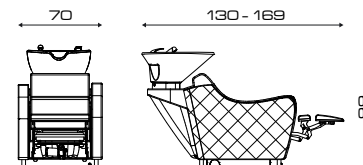

Pedallera Up/Down
Foot control Up/Down

Pedallera Jet
Jet foot control

Mixer termostatico
Thermost. water mixer

Vaschetta di servizio
Link bowl

WEN OPTIMA

Cod. 519B

SKAI
P.110

MODELLI/MODELS