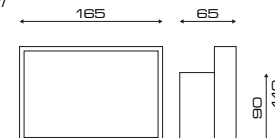

COLORI STANDARD/ STANDARD COLORS

Nero lucido
Gloss black