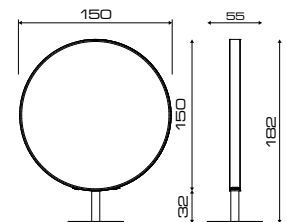

DI SERIE/STANDARD

Illuminazione
Light

ACCESSORI/ACCESSORIES

Portaphon
Hair dryer holder