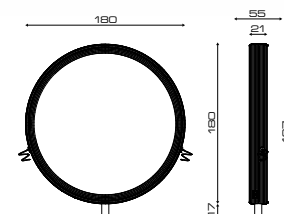

ACCESSORI/ACCESSORIES

illuminazione
Light

Portaphon
Hair dryer holder

Supplemento colore nero opaco
At extra charge matt black colour