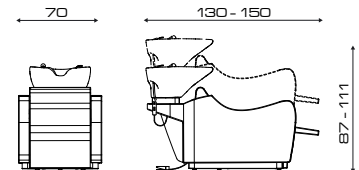

WEN LIFT

Cod. 542P

MODELLI/MODELS

Relax
Relax

Jet
Jet

ACCESSORI/ACCESSORIES

Mixer termostatico
Thermost. water mixer

Pedallera Up/Down
Foot control Up/Down

Pedallera Jet
Jet foot control