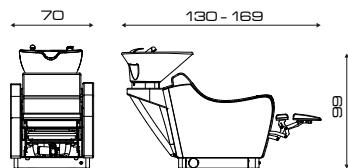

Pedaliere Up/Down
Foot control Up/Down

Pedaliere Jet
Jet foot control

Mixer termostatico
Thermost. water mixer

Vaschetta di servizio
Link bowl

WEN FIRST

Cod. 546P

SKAI
P.110

MODELLI/MODELS