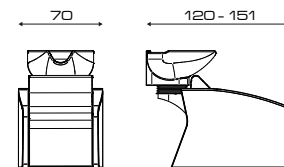

Fisso
Fix

Relax
Relax

Jet
Jet

ACCESSORI/ACCESSORIES

Pedallera Up/Down
Foot control Up/Down

Pedallera Jet
Jet foot control

Mixer termostatico
Thermost. water mixer

PASHA' 2 POSTI