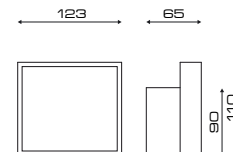

COLORI STANDARD/ STANDARD COLORS

-  Bianco opaco
White matt
-  Nero lucido
Gloss black

PARTY IMAGE

Cod. 657B.LI

ACCESSORI/ACCESSORIES

Kit Luci incluso
Light Kit included

COLORI STANDARD/ STANDARD COLORS

-  Bianco opaco
White matt
-  Nero lucido
Gloss black