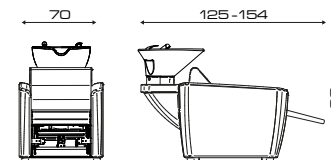

Fisso
Fix

Relax
Relax

Jet
Jet

ACCESSORI/ACCESSORIES

Pedaliera Up/Down
Foot control Up/Down

Pedaliera Jet
Jet foot control

Mixer termostatico
Thermost. water mixer

Vaschetta di servizio
Link bowl