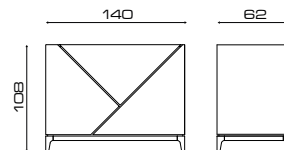

ACCESSORI/ACCESSORIES

Kit Luci
Light Kit