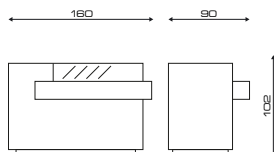

COLORI/COLORS