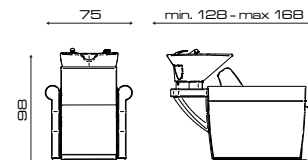

Pedallera Up/Down
Foot control Up/Down

Pedallera Jet
Jet foot control

Mixer termostatico
Thermost. water mixer

Vaschetta di servizio
Link bowl

MODELLI/MODELS

ACCESSORI/ACCESSORIES

ZONE PRO OPTIMA

Cod. 549