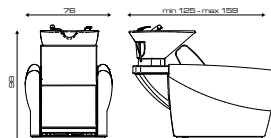

CAMACHO

Cod. 536

MODELLI/MODELS

Fisso
Fix

Relax
Relax

Jet
Jet

ACCESSORI/ACCESSORIES

Pedaliere Up/Down
Foot control Up/Down

Pedaliere Jet
Jet foot control

Mixer termostatico
Thermost. water mixer

Vaschetta di servizio
Link bowl