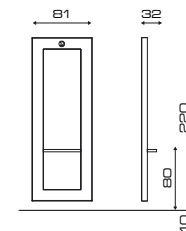

Supplemento colore nero opaco
At extra charge matt black colour

KING TECNO

Cod. 931

MODELLI/MODELS

ACCESSORI/ACCESSORIES

Portaphon estraibile
Retractable hair dryer holder

 WOOD
P.116

BELLEVUE