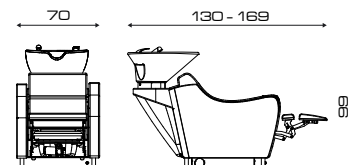

Fisso
Fix

Relax
Relax

Jet
Jet

ACCESSORI/ACCESSORIES

Pedaliera Up/Down
Foot control Up/Down

Pedaliera Jet
Jet foot control

Mixer termostatico
Thermost. water mixer

Vaschetta di servizio
Link bowl