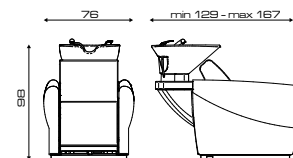

Pedaliere Up/Down
Foot control Up/Down

Pedaliere Jet
Jet foot control

Mixer termostatico
Thermost. water mixer

Vaschetta di servizio
Link bowl

BYRON

Cod. 501

MODELLI/MODELS

Fisso
Fix