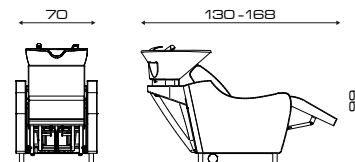

Relax
Relax

Jet
Jet

ACCESSORI/ACCESSORIES

Pedallera Up/Down
Foot control Up/Down

Pedallera Jet
Jet foot control

Mixer Termostatico
Thermost. water mixer

Vaschetta di servizio
Link bowl

WEN PRO