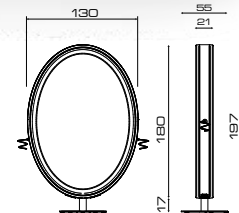

VISIONHAIR

Cod. 960

Cod. 130

Cod. 130G

GOLD

ACCESSORI/ACCESSORIES

Illuminazione
Light

Portaphon
Hair dryer holder

Supplemento colore nero opaco
At extra charge matt black colour