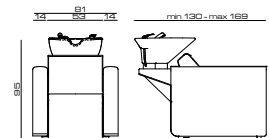

ACCESSORI/ACCESSORIES

Pedallera Up/Down
Foot control Up/Down

Pedallera Jet
Jet foot control

Mixer termostatico
Thermost. water mixer

Bracciolo SLIM
Armrest SLIM

Bracciolo MID
Armrest MID

CAMACHO

Cod. 536