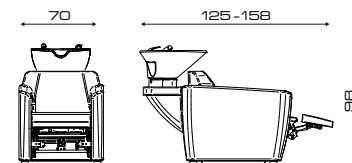

ACCESSORI/ACCESSORIES

Pedallera Up/Down
Foot control Up/Down

Pedallera Jet
Jet foot control

Mixer termostatico
Thermost. water mixer

Vaschetta di servizio
Link bowl

ZONE WASH PRO

Cod. 541

MODELLI/MODELS