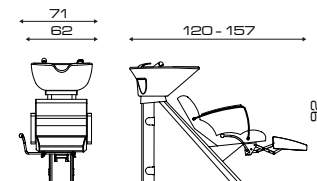

ACCESSORI/ACCESSORIES

Mixer antigoccia
Drip-proof water mixer

Mixer termostatico
Thermost. water mixer

Mobile di servizio
Intermediate cabinet

Braccioli rivestiti
Padded armrests

RIVA

Cod. 544

MODELLI/MODELS