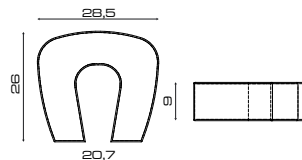

Cod. 107.1 Cuscino poggia testa con foro viso in memory foam.
Memory foam headrest pillow with face hole.