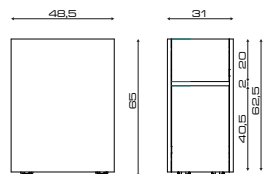

Cod. 664 Carrello per lettino fable in legno con ruote e struttura di contenimento per lettino fable.
Wooden trolley on wheels with containment structure, for fable bed.