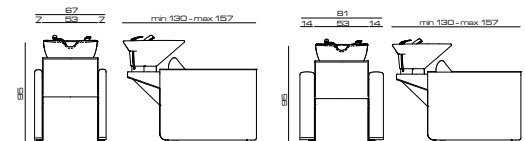

 Mixer termostatico
Thermost. water mixer

 Bracciolo SLIM
Armrest SLIM

 Bracciolo MID
Armrest MID

TRESOR FIRST

Cod. 510P

MODELLI/MODELS

Relax
Relax

Jet
Jet