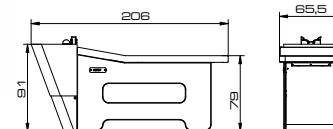

VERSIONI/VERSIONS

Cod. 550

Spalla basic
Basic sides

Cod. 550 + LED + MOT + JET

Spalla basic con luce, schienale comfort
Basic sides with lighting, comfort backrest

Cod. 155

Tray-regular tavolozza trattamenti completa di ciotole
Tray-regular, palette for treatments complete with bowls