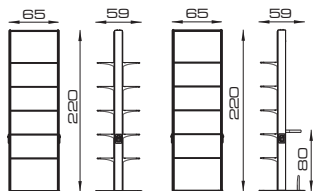

FRAM EXPO

Cod. 952 - Cod. 951

MODELLI/MODELS

Inox
Inox

Legno
Wood

Pral
Pral

ACCESSORI/ACCESSORIES

Kit Luci incluso
Light Kit Included