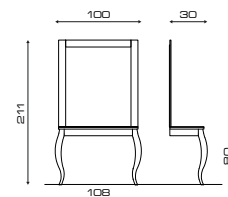

COLORI/COLORS

Bianco lucido
Gloss white

Nero lucido
Gloss black