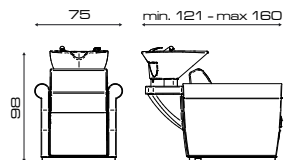

Jet
Jet

Cod. 547

Cod. 547 + OPTIMA

ACCESSORI/ACCESSORIES

Pedaliere Up/Down
Foot control Up/Down

Pedaliere Jet
Jet foot control

Mixer termostatico
Thermost. water mixer

Vaschetta di servizio
Link bowl