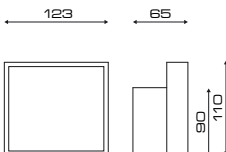

COLORI STANDARD/ STANDARD COLORS

- Bianco opaco
  White matt
- Nero lucido
  Gloss black