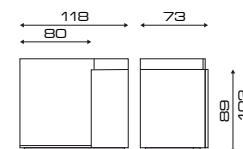

COLORI/COLORS