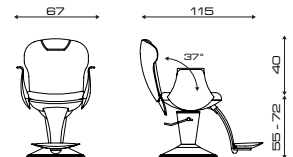

TATÙ

Cod. 599.28S

SKAI
P.110

ACCESSORI/ACCESSORIES

Cuscino bimbo
Cushion for children

Scivolo lavabo
Plastic groove