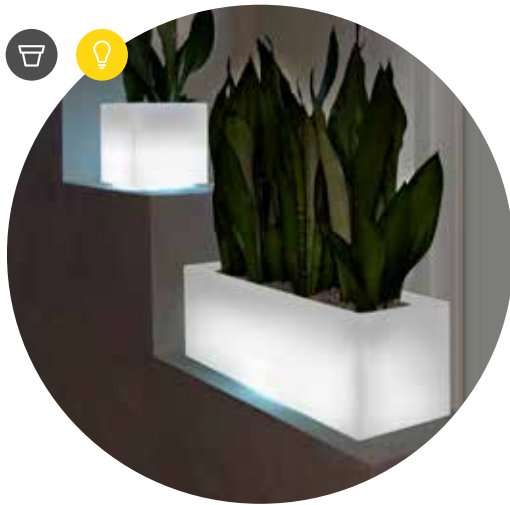

kube mini

lampada cassetta • light plant box | style collection

rifinito a mano hand-finished	kit luce montato installed light kit

LLDPE	100% recyclable	lightweight	antishock	U.V. resistant	-65° C + 85° C resistant