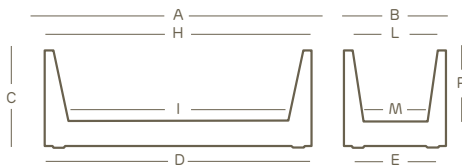

kube mini

lampada cassetta • light plant box | style collection

rifinito a mano hand-finished	kit luce montato installed light kit

LLDPE	100% recyclable	lightweight	antishock	U.V. resistant	-65° C + 85° C resistant

Le lampade dispongono di un **kit luce** già installato

The lamps are supplied with a **light kit** already installed

versioni disponibili • available versions

kube mini cassetta • plant box

indoor	size	A	B	C	D	E	H	I	L	M	P		indoor
2791	60	60	20	20	55	14,5	55	52	15	13	15,5	1	3,1 kg (98)

Le misure sono espresse in centimetri
Measures are understood in centimeters

colori • colors

98 neutro
neutral

simbologia • symbols

imballo minimo
minimum pack