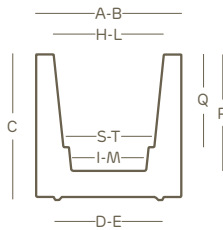

vaso gloss • gloss pot | style collection

kit riserva d'acqua water reserve kit	rifinito a mano hand-finished	soluzione espositiva display solution	kit fissaggio a terra ground fixing kit

LLDPE	100% recyclable	lightweight	antishock	U.V. resistant	-65° C + 85° C resistant

I valori riportati si riferiscono a quanto specificato nella scheda tecnica del produttore delle materie prime
The values shown refer to the specifications in the technical sheet of the raw materials producer

Disponibile kit riserva d'acqua
Water reserve kit available

versioni disponibili • available versions

- kube vaso • pot
- kube vaso con ruote • pot with castors
- kube vaso gloss con ruote • gloss pot with castors

art.	size	A	B	C	D	E	H	I	L	M	P	Q	S	T						
2583	30	30	30	30	22	22	23	14	23	14	25	18	17	17	L 9,0	A4255	A4629	1		
2584	40	40	40	40	29	29	30	19	30	19	33	26	24	24	L 22,0	A4241	A4629	1		
2585	50	50	50	50	37	37	38	25	38	25	41	35	30	30	L 45,0	A4242	A4629	1		

Le misure sono espresse in centimetri
Measures are understood in centimeters

colori • colors

bianco
white

ruggine
rust

simbologia • symbols

capacità terra
soil capacity

kit riserva d'acqua
water reserve kit

kit fissaggio a terra
ground fixing kit

imballo minimo
minimum pack

euro3plast spa

viale del lavoro, 45
36048 ponte di barbarano (vi) • italy
tel +39 0444 788200 • fax +39 0444 788290

r.e.a. VI n. 125725
cap.soc € 3.000.000 int. vers.
pi/cf/vat (IT) 00331710244

www.euro3plast.com
info@euro3plast.com