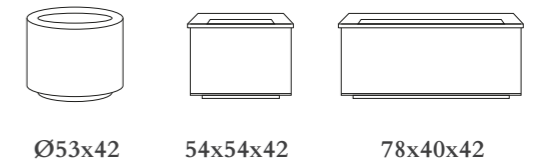

CUIR

Designed by Hobby Flower

Hidrojardineras
Hydroplanter

■ Piel | *Leather*

Cuero Okawango cosido sobre madera de roble natural
Okawango leather sewed on natural Oak Wood