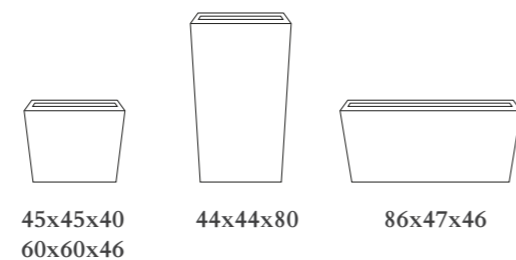

NATURA

Designed by Jordi Vilardell

Hidrojardineras
Hydroplanter

■ Dark Oak

■ Medium Oak

■ Soft Oak

Roble Natural
Natural Oak