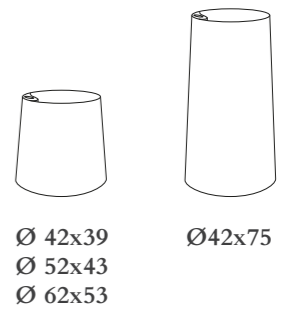

NOVO

Designed by Josep Llusçà

Exterior
Outdoor

HobbyGreen
Service

Colección de versatilidad perfecta
capaz de adaptarse a cualquier entorno.
*Collection with a perfect versatility to
suit any functional localization.*

Josep Llusçà

Hidrojardineras *Hydroplanter*

- ☐ Blanco | *White*
- ☒ Cobalto | *Cobalt*
- ☐ Antracita | *Anthracite*
- ☐ Oxid
- ☐ Rojo | *Red*

Polietileno por rotomoldeo
Rotomolding Polyethylene