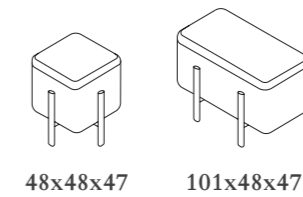

Pufs
Pouf

- ☒ Beige
- ☐ Gris claro | *Grey*
- ☐ Rosé
- ☐ Bordeaux

Madera fresno natural curvado
Tapizado en tejido FR
*Natural ash wood
Upholstered in FR fabric*