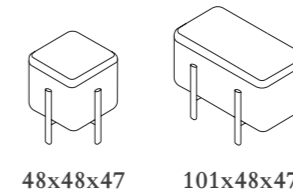

48x48x47   101x48x47

Mesas
Tables

- Natural

Madera fresno natural
Natural ash wood