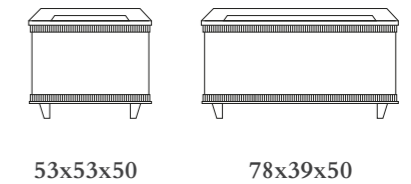

DESIDERI

Designed by Hobby Flower

Hidrojardineras
Hydroplanter

■ Madera de cerezo | *Cherry-tree wood*

Madera natural de cerezo con molduras decorativas
Natural cherry-tree wood with decorative frames