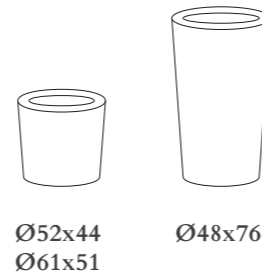

ARC

Designed by Jordi Vilardell

Hidrojardineras
Hydroplanter

■ Dark Oak

■ Soft Oak

Roble Natural
Natural Oak