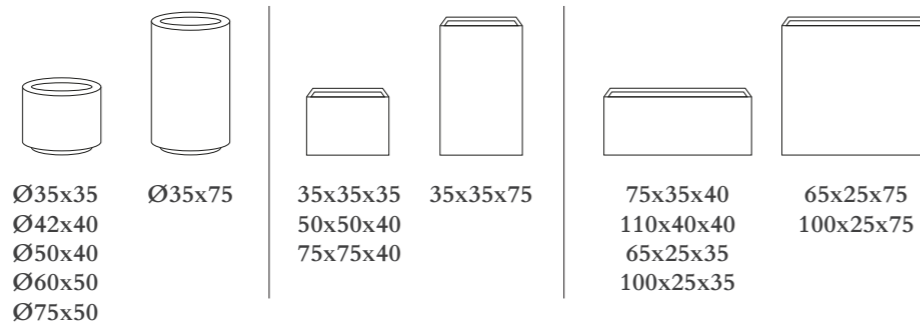

STEEL

Designed by Hobby Flower

Hidrojardineras
Hydroplanter

- Mate | *Inox Matt*
- Brillante | *Inox Shiny*

Acero Inoxidable
Stainless Steel
AISI 304