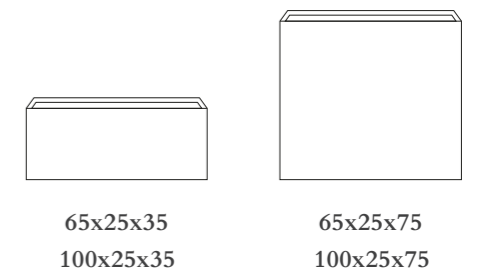

- Blanco | White
- Plomo | Lead
- Corten

65x25x35
100x25x35

65x25x75
100x25x75

MATERIALES & ACABADOS

MATERIALS & FINISHES

KAI

Designed by Jordi Vilardell

Exterior
Outdoor