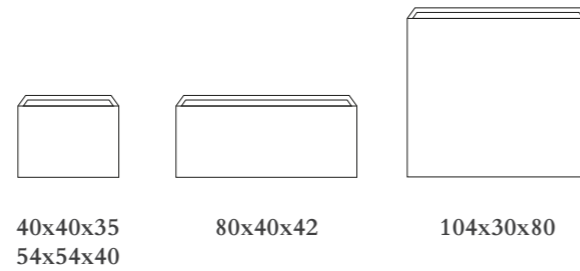

MATERIALES & ACABADOS

MATERIALS & FINISHES

TAMMI

Designed by Hobby Flower

Hidrojardineras
Hydroplanter

■ Roble natural | *Natural Oak*

■ Roble rústico | *Rustic Oak*

Roble Natural con nudos
Natural Knotted Oak