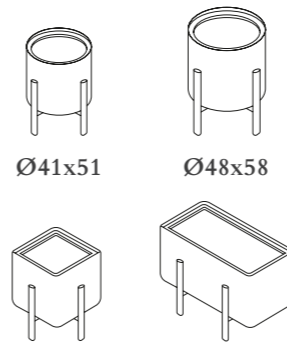

Ø41x51   Ø48x58
41x41x51   76x41x58

Pufs
Pouf

- Beige
- Gris claro | Grey
- Rosé
- Bordeaux

Patas de madera de fresno natural curvado | Tapizado en tejido con tratamiento FR (Fire Resistant) de la marca CREVIN.
Natural ash wood curved legs | Upholstered fabric with FR treatment (Fire Resistant) of CREVIN brand.