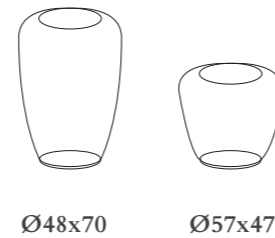

- Blanco | White
- Plomo | Lead
- Corten

CUT

Designed by Jordi Vilardell

Hidrojardineras
Hydroplanter

- Mate Inox | Inox Matt

Acero Inoxidable Mate
Matt Stainless Steel
AISI 304

WOODGREEN

Designed by Emiliana Design Studio