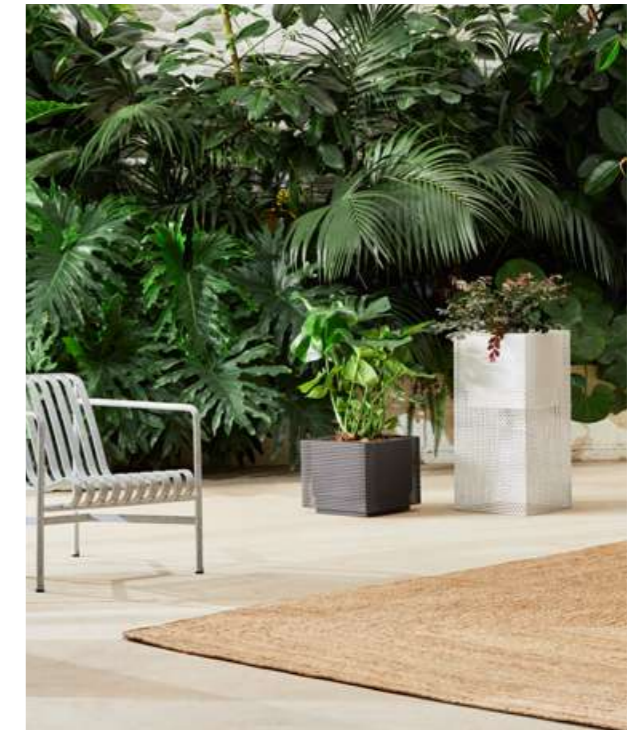

Su encanto refinado y fresco le da a los espacios
un carácter único.
Its refined and fresh charm gives the spaces a unique personality.

Jordi Vilardell

Hidrojardineras Hydroplanter

☐ Blanco | White

☒ Plomo | Lead

☐ Corten

Acero Inoxidable Ferrítico Lacado
Ferritic Lacquered Stainless Steel

38x38x35

38x38x90