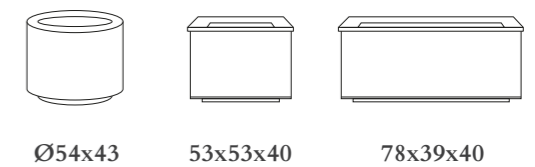

LONDON

Designed by Hobby Flower

Hidrojardineras
Hydroplanter

■ Marquetería inglesa | *English marquetry*

Madera de Caoba, Palorosa, Arce y Palisandro
Caoba, Rosewood, Palo Rosa and Maple woods