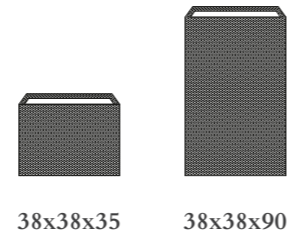

- Blanco | White
- Plomo | Lead
- Corten

CUT

Designed by Jordi Vilardell

Hidrojardineras
Hydroplanter

- Mate Inox | Inox Matt

Acero Inoxidable Mate
Matt Stainless Steel
AISI 304

WOODGREEN

Designed by Emiliana Design Studio