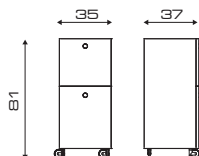

ACCESSORI/ACCESSORIES

Art. 968
Portaphon
Hair dryer holder