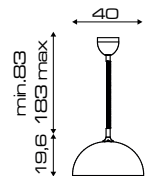

Art. 745-MB
Marmo bianco opaco
Matt white marble