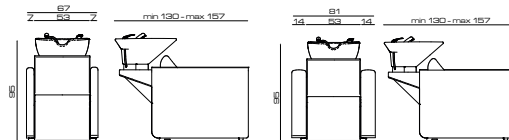

## ACCESSORI/ACCESSORIES

Pedaliere Up/Down  
Foot control Up/Down

Pedaliere Jet  
Jet foot control

Mixer termostatico  
Thermost. water mixer

Bracciolo SLIM  
Armrest SLIM

Bracciolo MID  
Armrest MID