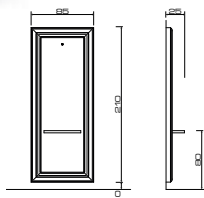

## ACCESSORI/ACCESSORIES

Illuminazione  
Light

Portaphon estraibile  
Retractable hair dryer holder

Supplemento colore nero opaco  
At extra charge matt black colour