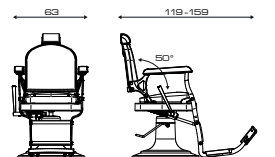

COLORI/COLORS

Bianco lucido
Gloss white

Nero lucido
Gloss black