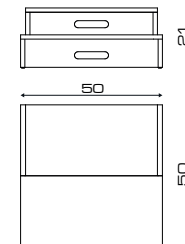

ACCESSORI/ACCESSORIES

WOOD
P.106

SKAI
P.103