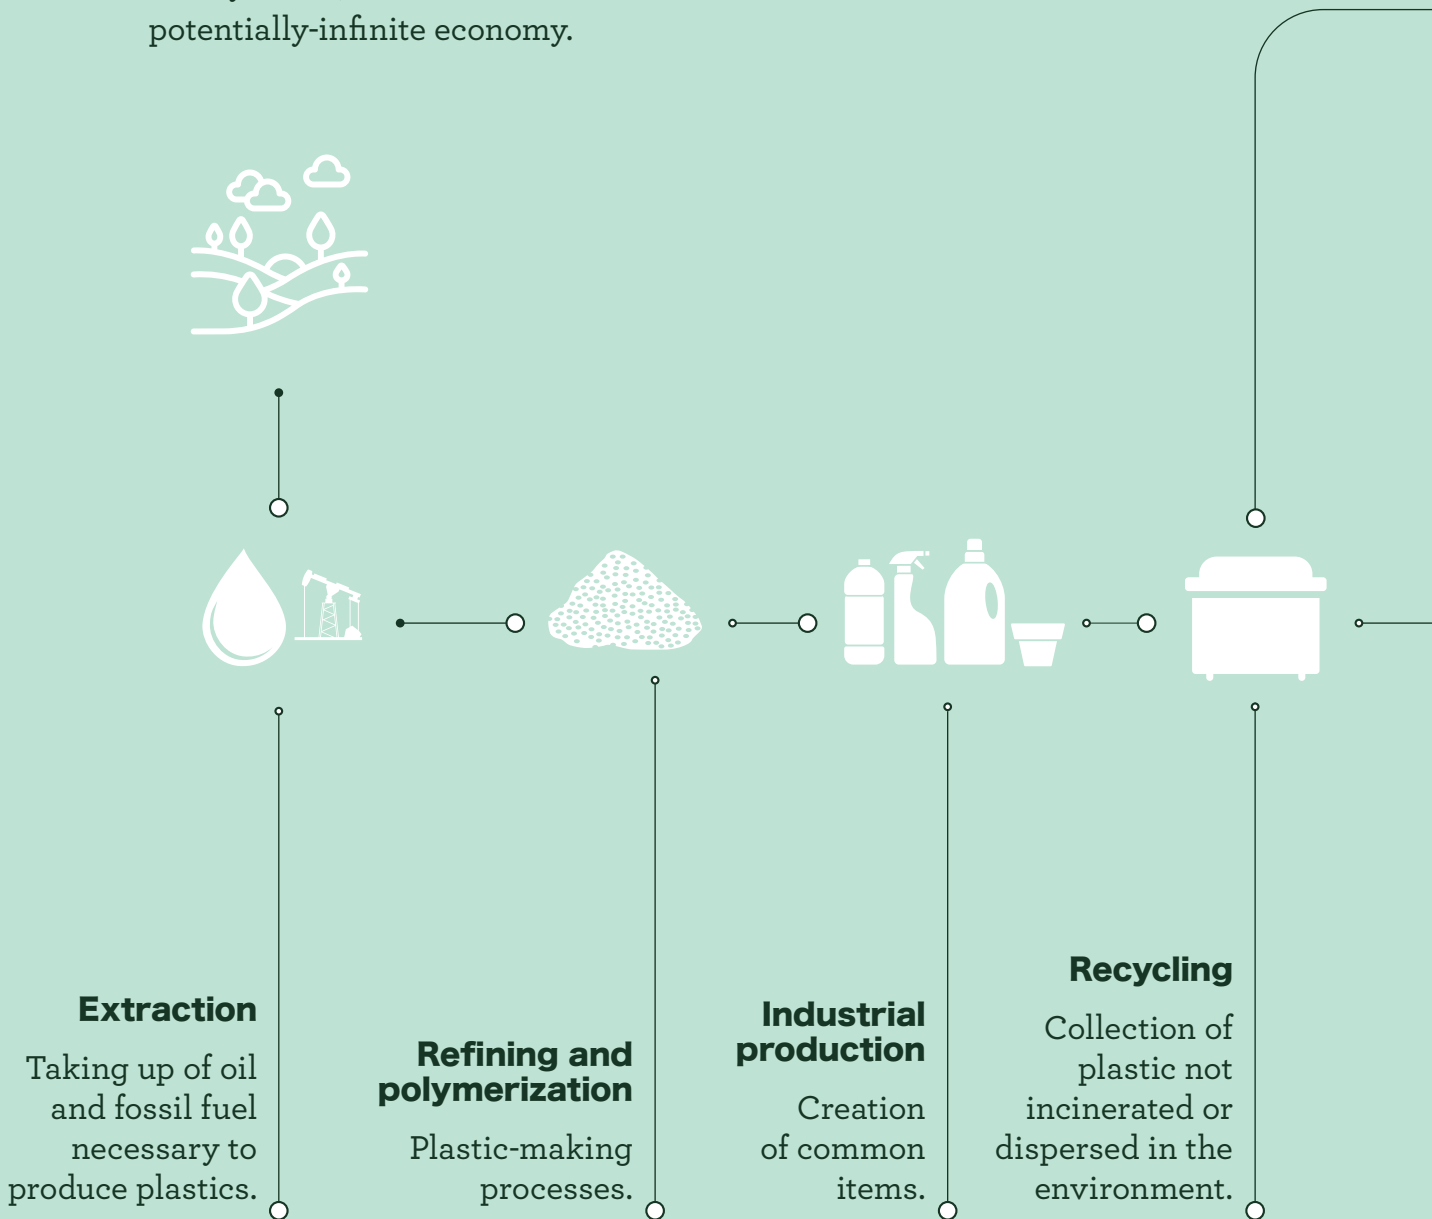

**Which is why Greener was born,  
to promote a greener planet starting from our cities,  
neighbourhoods and homes,  
and to close the circle of a possible circular economy  
while respecting environmental criteria.**

### **The seed of a better future.**

The Greener collection is the result of a love for the environment and bears the mark of this origin.

The shades of the products may appear different due to the different colouring of the recycled materials.

This aspect highlights the intrinsic value of every pot, which also becomes an item to choose because of its appreciable uniqueness.

**100%  
Recyclable**

**100%  
Eco-Sustainable**

**Antishock**

## The virtuous cycle of recycling.

Giving plastic a second life is our commitment to the environment and to all living things.

A promise that does not end in a pot but favours the development of a dynamic, circular and potentially-infinite economy.