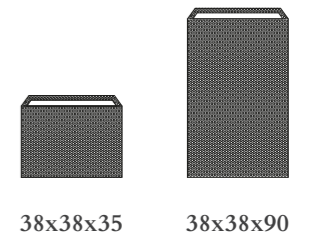

Hidrojardineras Hydroplanter

- Blanco | White
- Plomo | Lead
- Corten

Acero Inoxidable Ferrítico Lacado
Ferritic Lacquered Stainless Steel

45x45x45

45x45x90

110x35x50

TOP

Designed by Jordi Vilardell

Blanco | White

Plomo | Lead

Corten

Acero Inoxidable Ferrítico Lacado
Ferritic Lacquered Stainless Steel

38x38x35

38x38x90

CUT

Designed by Jordi Vilardell