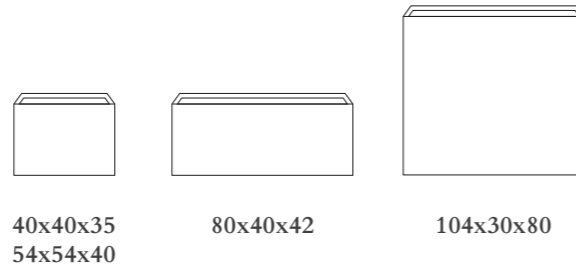

MATERIALES & ACABADOS

MATERIALS & FINISHES

TAMMI

Designed by Hobby Flower

Hidrojardineras
Hydroplanter

■ Roble natural | *Natural Oak*

■ Roble rústico | *Rustic Oak*

Roble Natural con nudos
Natural Knotted Oak