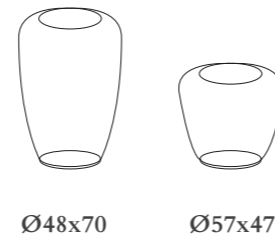

- Blanco | *White*
- Plomo | *Lead*
- Corten

CUT

Designed by Jordi Vilardell

Hidrojardineras
Hydroplanter

- Mate Inox | *Inox Matt*

Acero Inoxidable Mate
Matt Stainless Steel
AISI 304

WOODGREEN

Designed by Emiliana Design Studio