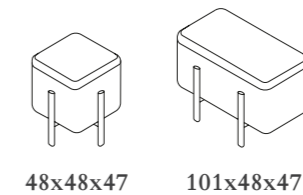

Pufs
Pouf

- ☒ Beige
- ☐ Gris claro | *Grey*
- ☐ Rosé
- ☐ Bordeaux

Madera fresno natural curvado
Tapizado en tejido FR
*Natural ash wood
Upholstered in FR fabric*