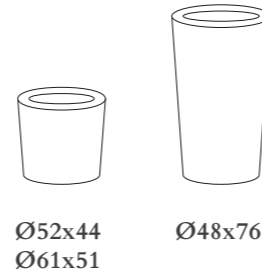

ARC

Designed by Jordi Vilardell

Hidrojardineras
Hydroplanter

■ Dark Oak

■ Soft Oak

Roble Natural
Natural Oak