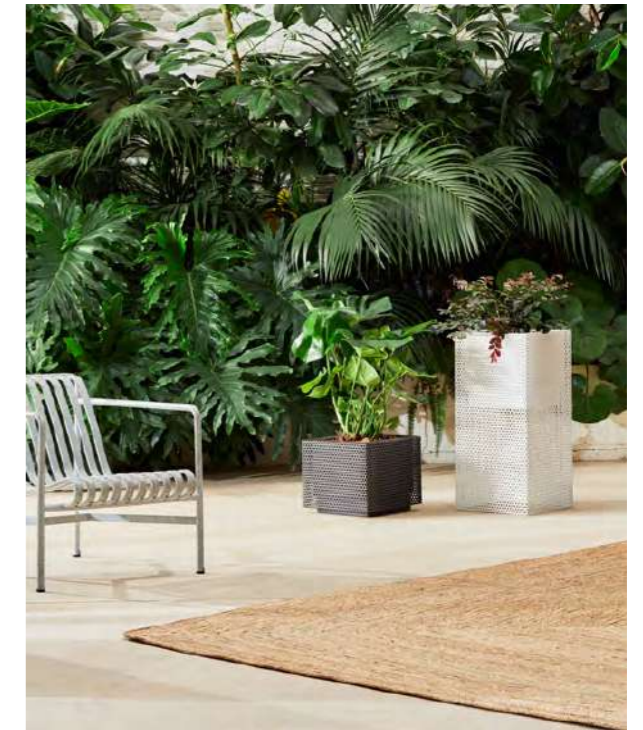

Su encanto refinado y fresco le da a los espacios
un carácter único.
Its refined and fresh charm gives the spaces a unique personality.

Jordi Vilardell

Hidrojardineras Hydroplanter

☐ Blanco | White

☒ Plomo | Lead

☐ Corten

Acero Inoxidable Ferrítico Lacado
Ferritic Lacquered Stainless Steel

38x38x35

38x38x90