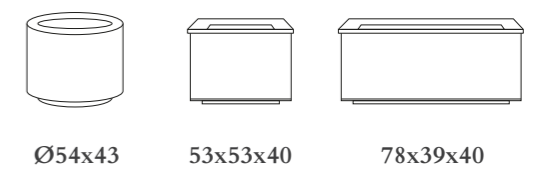

LONDON

Designed by Hobby Flower

Hidrojardineras
Hydroplanter

■ Marquetería inglesa | *English marquetry*

Madera de Caoba, Palorosa, Arce y Palisandro
Caoba, Rosewood, Palo Rosa and Maple woods