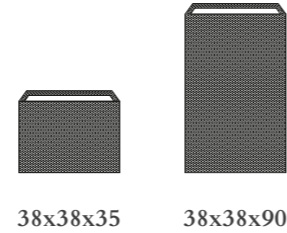

MATERIALES & ACABADOS

MATERIALS & FINISHES

TOP

Designed by Jordi Vilardell

Exterior
Outdoor

Hidrojardineras
Hydroplanter

Malla de Acero Inoxidable Ferrítico Lacado Mate
Enamelled Matt Lacquered Ferritic Stainless Steel

- ☐ Blanco | *White*
- ☒ Plomo | *Lead*
- ☒ Corten