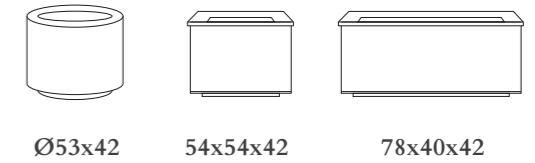

CUIR

Designed by Hobby Flower

Hidrojardineras
Hydroplanter

■ Piel | *Leather*

Cuero Okawango cosido sobre madera de roble natural
Okawango leather sewed on natural Oak Wood