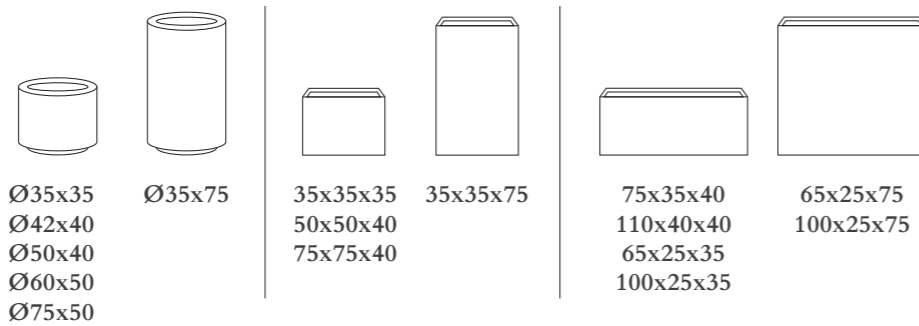

STEEL

Designed by Hobby Flower

Hidrojardineras
Hydroplanter

- Mate | *Inox Matt*
- Brillante | *Inox Shiny*

Acero Inoxidable
Stainless Steel
AISI 304