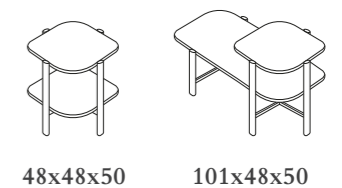

Mesas
Tables

- ☒ Natural

Madera fresno natural
Natural ash wood