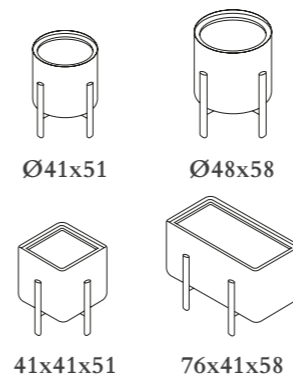

Hidrojardineras
Hydroplanter

- ☐ Blanco | *White*
- ☒ Taupe
- ☐ Plomo | *Lead*
- ☐ Bordeaux

Madera fresno natural
Acero inoxidable lacado
*Natural ash wood
Stainless steel lacquered*