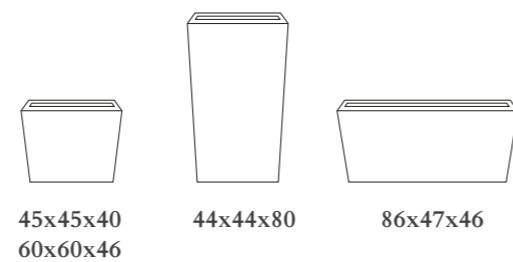

NATURA

Designed by Jordi Vilardell

Hidrojardineras
Hydroplanter

■ Dark Oak

■ Medium Oak

■ Soft Oak

Roble Natural
Natural Oak