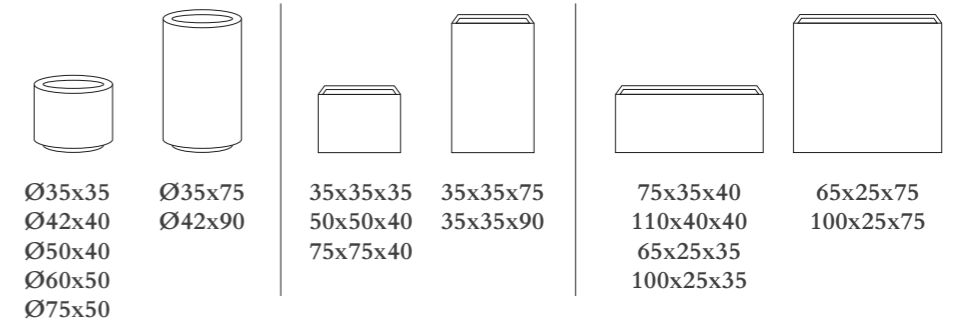

MATERIALES & ACABADOS

MATERIALS & FINISHES

TOP

Designed by Jordi Vilardell

Exterior
Outdoor

Hidrojardineras
Hydroplanter

Malla de Acero Inoxidable Ferrítico Lacado Mate
Enamelled Matt Lacquered Ferritic Stainless Steel

- ☐ Blanco | *White*
- ☒ Plomo | *Lead*
- ☒ Corten

CUT

Designed by Jordi Vilardell

Hidrojardineras
Hydroplanter

- ☒ Mate Inox | *Inox Matt*

Acero Inoxidable Mate
Matt Stainless Steel
AISI 304

WOODGREEN

Designed by Emiliana Design Studio

Exterior
Outdoor

Chapa
Venner

- ☐ Blanco | *White*
- ☒ Negro | *Black*
- ☒ Granate | *Garnet*
- ☒ Kaki

Madera
Wood

- ☒ Natural*
- ☒ Oscuro | *Dark*

*Sólo uso interior
Only indoor use

Estructura que combina tubo con chapa metálica y acoge listones de madera para el asiento y el marco de la jardinera.
Structure that combines tube with sheet metal and houses wooden slats for the seat and the frame of the planter.

Cubo
Cube

60x60x45

Hidrojardinera
Hydroplanter

60x60x45

Banco jardinera
Planter bench

170x60x45

URBAN

Designed by Hobby Flower

Exterior
Outdoor

Hidrojardineras
Hydroplanter

Acero Inoxidable Ferrítico Lacado Mate
Matt Lacquered Ferritic Stainless Steel
AISI 430

Opciones (disponible según medidas):
Options (available depending on sizes):

- ☐ Blanco | *White*
- ☒ Plomo | *Lead*
- ☒ Corten

Fijaciones al suelo | Ground fixing
Ruedas | Wheels

URBAN LIGHT

Designed by Jordi Vilardell

Exterior
Outdoor

Hidrojardineras
Hydroplanter

Acero Inoxidable Ferrítico Lacado mate | AISI 430 | LED de 8W, corriente 24V, blanco neutro | Índice de protección IP 67 | Fuente de alimentación 230 V
Matt Lacquered Ferritic Stainless Steel | AISI 430 | LED 8W, operating voltage 24V, neutral white | IP 67 protection index | Power supply 230 V

- ☐ Blanco | *White*
- ☒ Plomo | *Lead*
- ☒ Corten