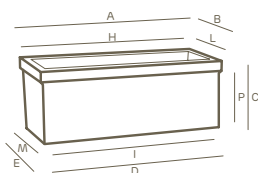

cassetta con doppia parete • plant box with double wall | style collection

rifinito a mano hand-finished	cassetta vaso abbinati matching plant box pot

LLDPE	100% recyclable	lightweight	antishock	U.V. resistant	-65° C + 85° C resistant

art.	size	A	B	C	D	E	H	I	L	M	P			siepi 			
2376	120	120,0	55,0	48,0	114,5	49,0	110,5	106,0	45,0	40,0	43,2	L 198,0	1	2383	69	87	45

Le misure sono espresse in centimetri  
Measures are understood in centimeters