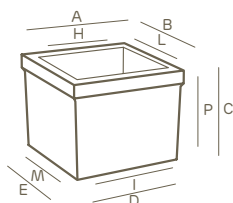

vaso quadro con doppia parete • square pot with double wall | style collection

LLDPE	100% recyclable	lightweight	antishock	U.V. resistant	-65° C + 85° C resistant

I valori riportati si riferiscono a quanto specificato nella scheda tecnica del produttore delle materie prime  
The values shown refer to the specifications in the technical sheet of the raw materials producer

art.	size	A	B	C	D	E	H	I	L	M	P			siepi 	neze 
2288	55	55,0	55,0	48,0	49,0	49,0	44,0	38,5	44,0	38,5	43,0	L 78,0	1		2093
2317	71	71,0	71,0	62,0	63,2	63,2	59,0	50,0	59,0	50,0	56,0	L 171,0	1		2095

Le misure sono espresse in centimetri  
Measures are understood in centimeters