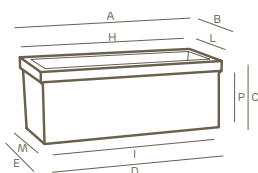

cassetta • plant box | style collection

					
LLDPE	100% recyclable	lightweight	antishock	U.V. resistant	-65° C + 85° C resistant

I valori riportati si riferiscono a quanto specificato nella scheda tecnica del produttore delle materie prime
The values shown refer to the specifications in the technical sheet of the raw materials producer

art.	size	A	B	C	D	E	H	I	L	M	P			millerighe				
2234	80	80,0	39,0	35,0	74,5	33,0	71,8	73,5	30,2	32,2	33,5	L 76,0	1	1887				
2217	100	99,0	47,0	41,0	94,0	40,7	91,7	92,5	37,7	39,5	39,4	L 157,0	1	1883				