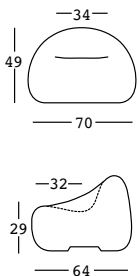

gumball armchair junior

design Alberto Brogliato

STRUTTURA/STRUCTURE

PE - Polietilene/Polyethylene
colore base/basic colour

6292

GROSS WEIGHT:

6292 kg 8,6

ACCESSORIES: